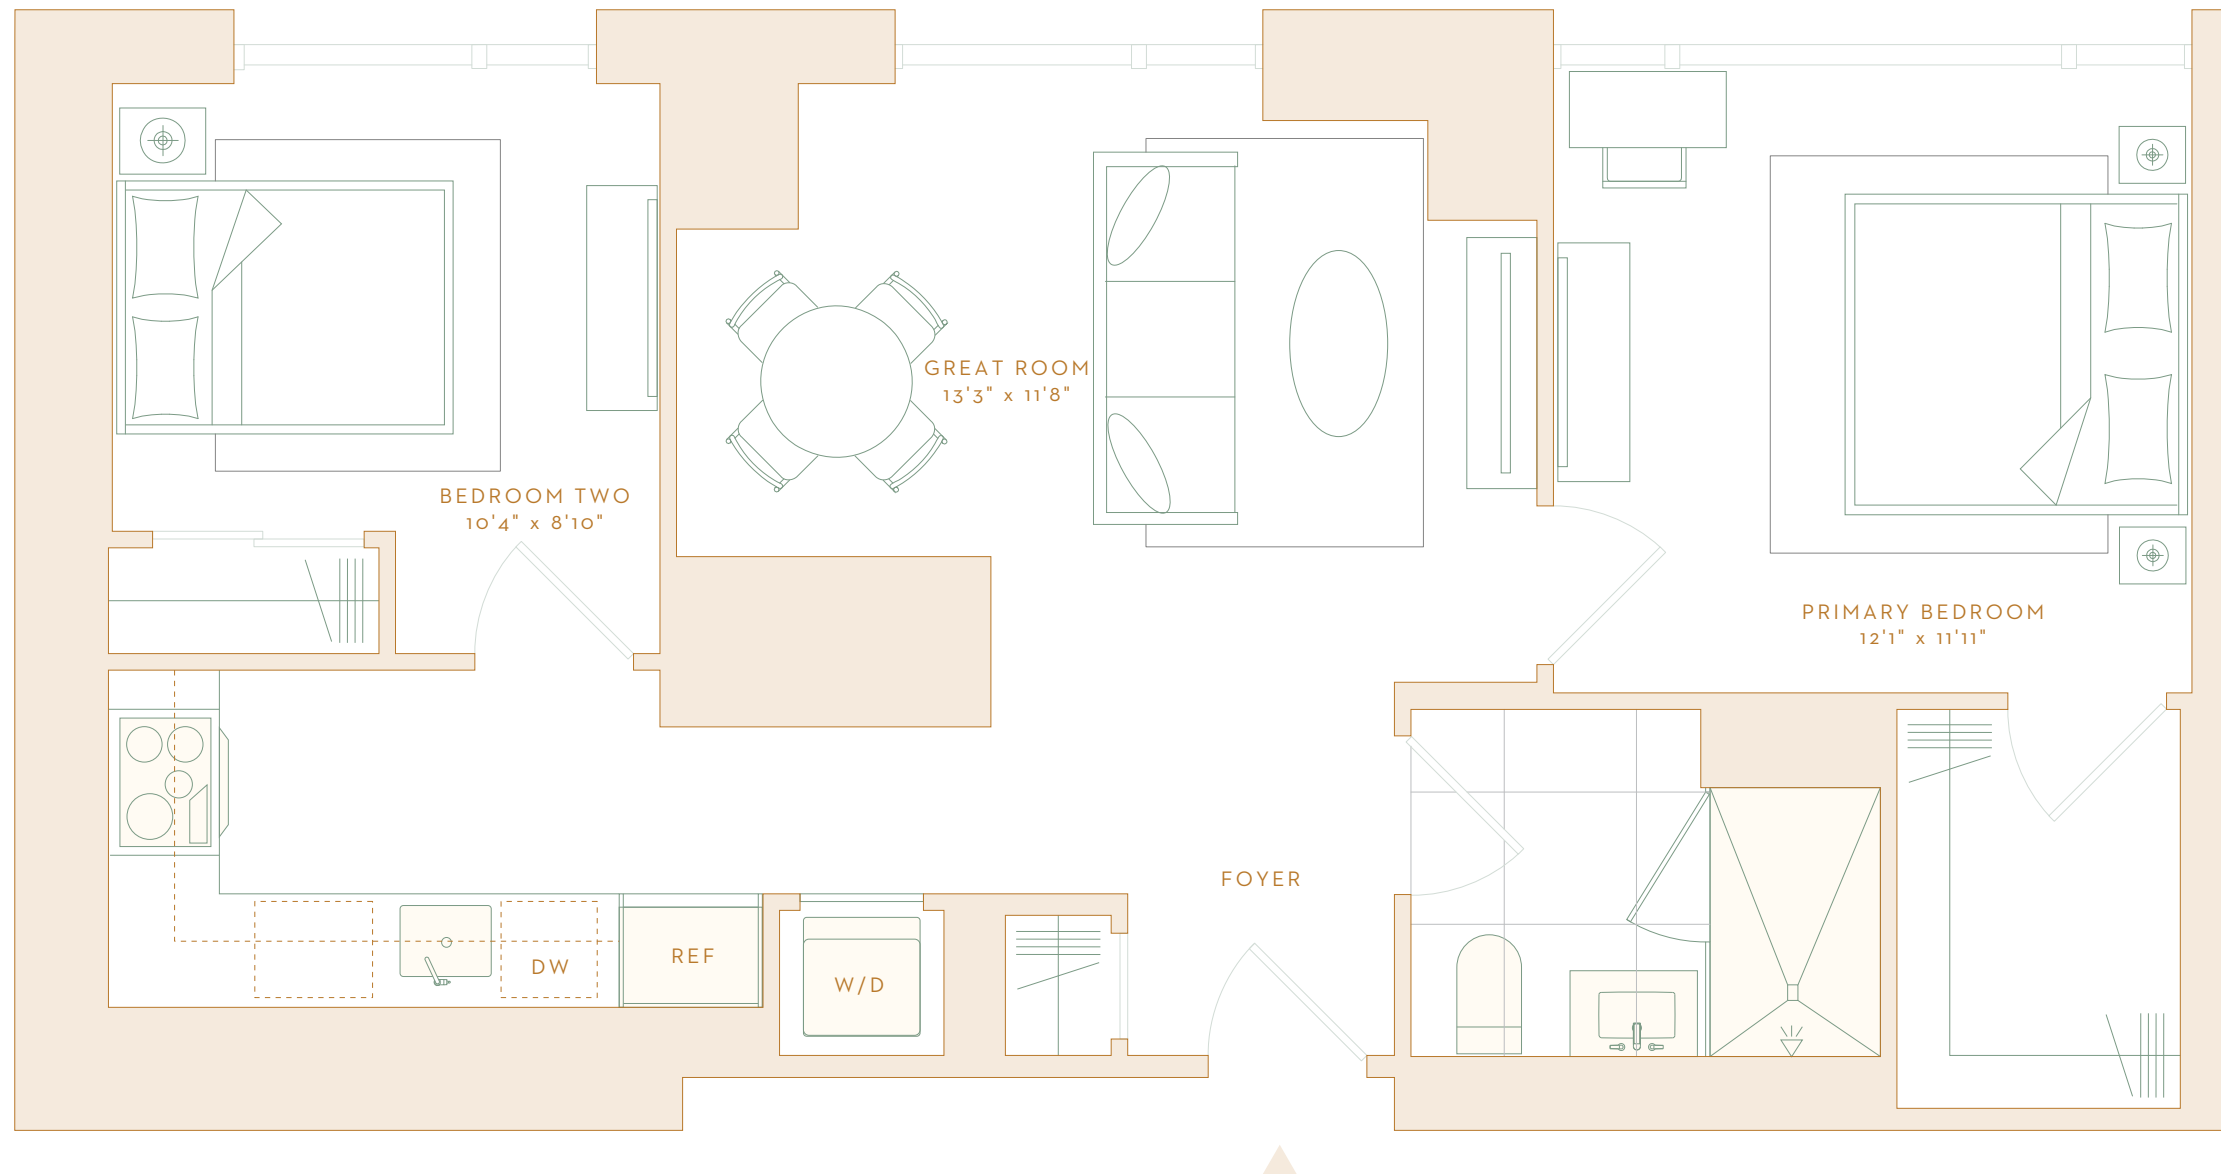

**N** FLOOR 26  
2 Bedroom, 1 Bath

### Residence Features

- 9' ceilings with sweeping city views through floor-to-ceiling windows
- European wide-plank oak flooring throughout
- Custom Italian kitchen cabinetry
- Brazilian white and gray marble countertops and full-height backsplash
- State-of-the-art Wolf induction cooktop and speed oven with ventless XO decorative hood
- Blomberg dishwasher and refrigerator with integrated paneling
- Modern bathrooms feature walk-in showers, European gray floor tile and custom Italian vanity with expansive storage
- Custom blackout roller shades in bedrooms
- Energy-efficient Miele washer and dryer
- Salto wireless locks for keyless entry
- Smart home technology including Lutron Caseta lighting and Ecobee smart thermostats

### The Set Club

- The Set's resident-only social club encompasses three floors of next-generation amenities designed for work, play and wellness.
- Rooftop pool and garden with private cabanas and plush lounge chairs
- Resident's only bar and restaurant overseen by Chef Dan Kluger
- The Office expansive co-working space featuring private conference rooms equipped with technology to enable virtual meetings
- The Gym and The Studio featuring state-of-the-art equipment and virtual fitness capabilities
- The Loft lounge with demonstration kitchen
- The Tasting Room private dining room
- The Den featuring vintage and bar-inspired games
- The Screening Room private theater
- The Simulation room featuring a golf simulator and VR technology
- The Terrace with rentable BBQ pods
- Exclusive, cultural programming overseen by The Set Club's Directors of Experience