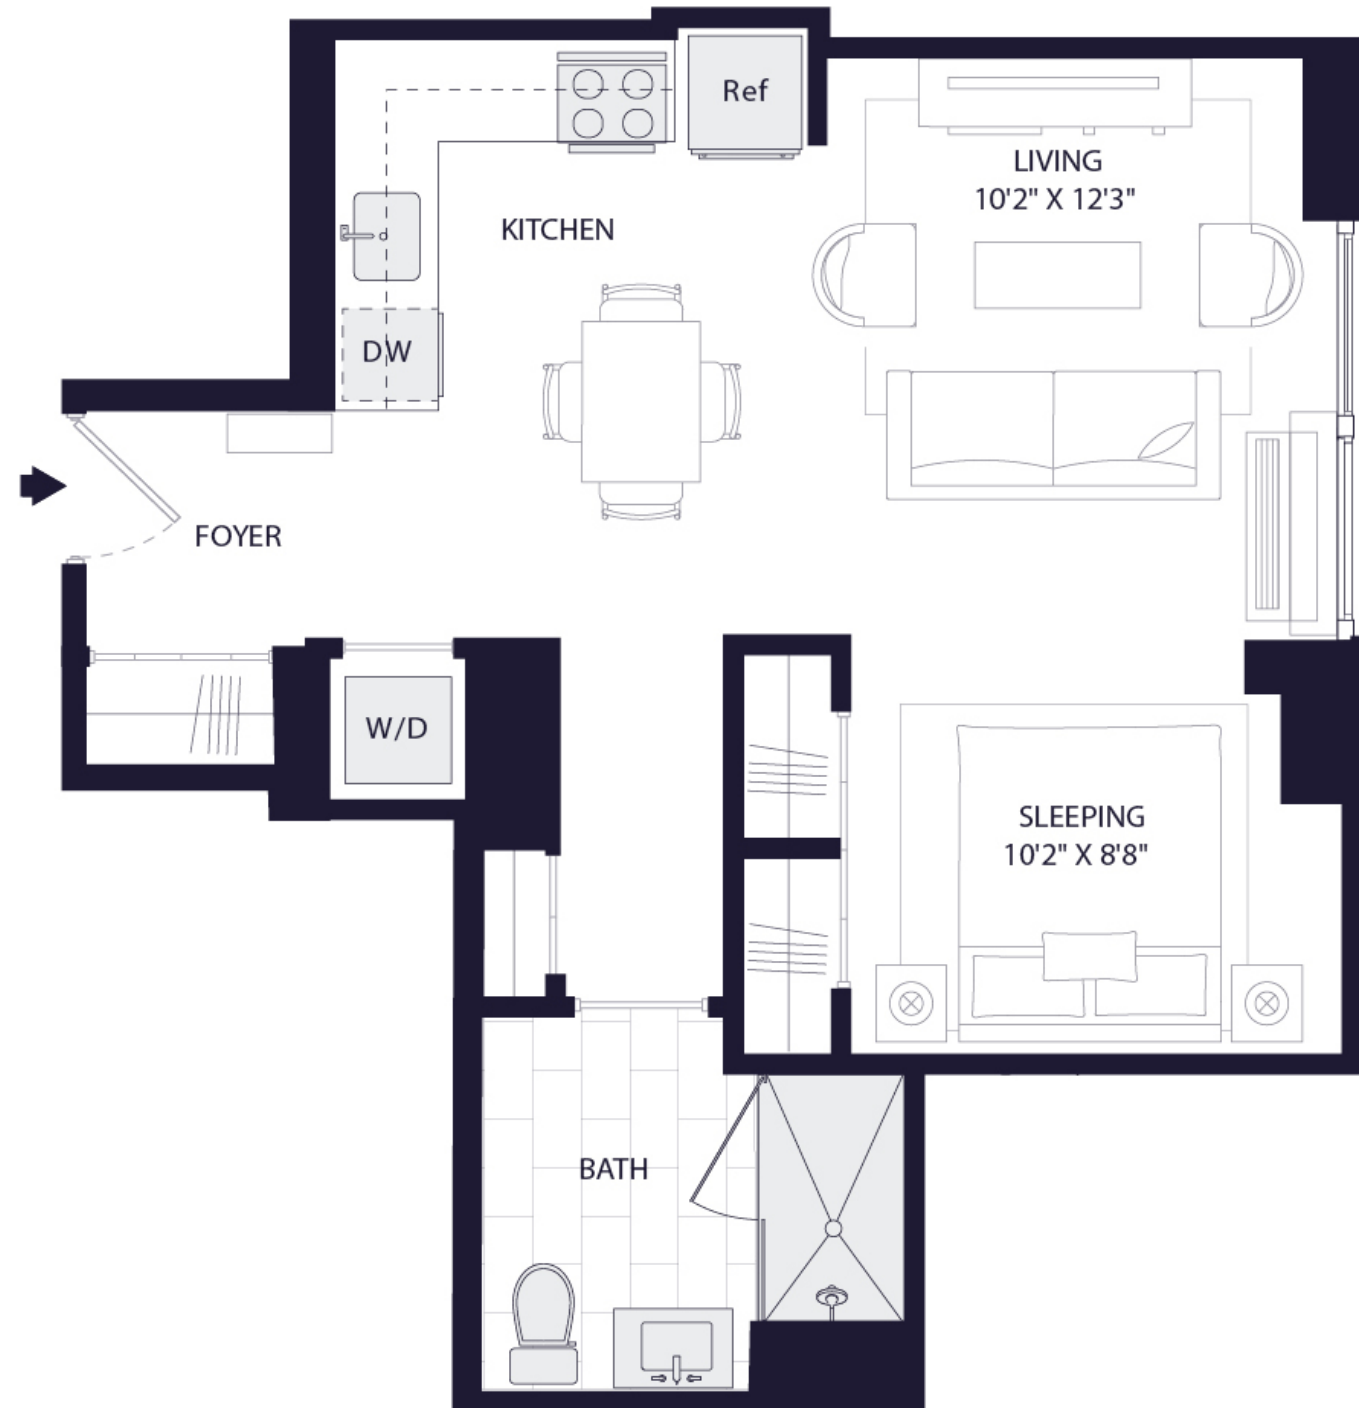

RESIDENT AMENITIES

- Children's imagination playroom with outdoor play area
- Rooftop al fresco dining terrace with 5 BBQ grills
- Fitness center
- Yoga studio
- Basketball court & multi-purpose room
- Dynamic co-working space and conference room
- Landscaped terrace gardens and sundecks
- Intimate club room with bar and billiards
- VR room with golf simulator
- Spectacular resident lounge
- Reservable dining lounge
- Tenant storage
- Bicycle storage
- Dog washing station

RESIDENCE FEATURES

- Open kitchens featuring custom natural oak cabinetry, quartz countertops, and Italian Statuary Marble tile backsplash
- Top-of-the-line Fisher Paykel appliances
- Five-inch wide plank LVT flooring throughout
- Soaring floor-to-ceiling windows in select units and up to nine-foot ceilings in Penthouse floors
- LG stacked washer/dryers
- Salto keyless entry system
- Luxe bathrooms feature custom Italian vanity with expansive storage, and Calacatta quartz countertops
- Primary bathrooms feature double sinks and glass-enclosed walk-in shower

BENEFITS & SERVICES

- 24-hour attended lobby
- Access to Related Life exclusive benefits and programming
- Complimentary Wi-Fi in all common spaces
- Package delivery room
- Smoke-free building