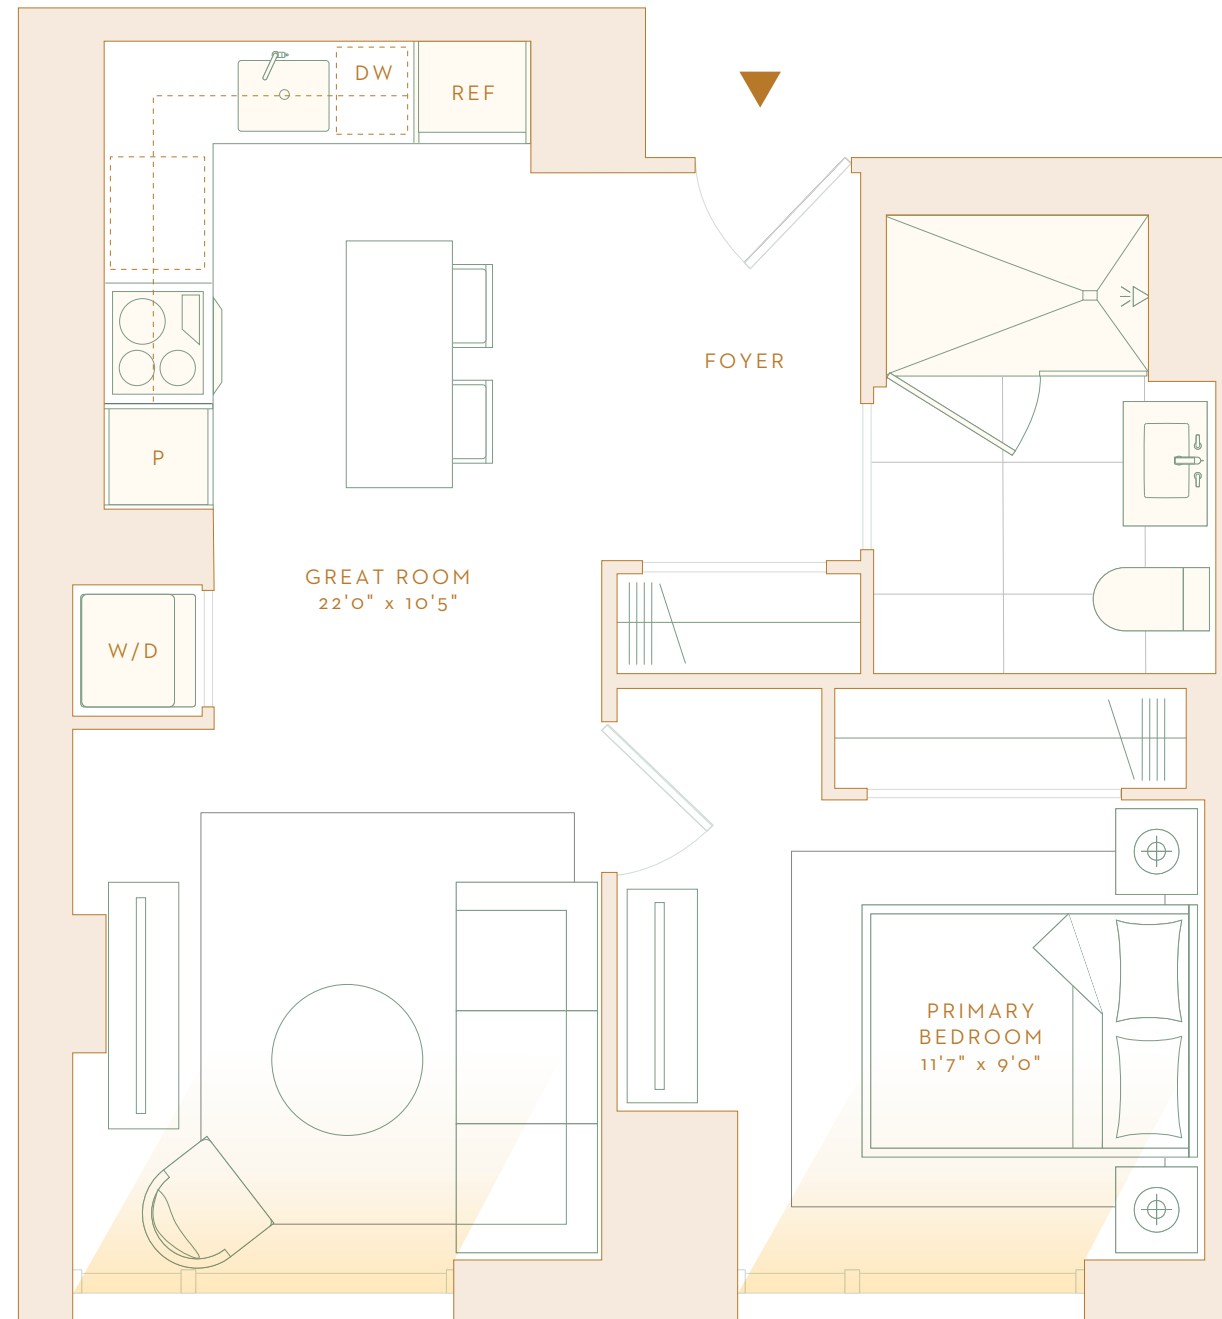

G FLOORS PH2-PH3
1 Bedroom, 1 Bath

Residence Features

- 9' ceilings with sweeping city views through floor-to-ceiling windows
- European wide-plank oak flooring throughout
- Custom Italian kitchen cabinetry
- Brazilian white and gray marble countertops and full-height backsplash
- State-of-the-art Wolf induction cooktop and speed oven with ventless XO decorative hood

The Set Club

The Set's resident-only social club encompasses three floors of next-generation amenities designed for work, play and wellness.

- Rooftop pool and garden with private cabanas and plush lounge chairs
- Resident's only bar and restaurant overseen by Chef Dan Kluger
- The Office expansive co-working space featuring private conference rooms equipped with technology to enable virtual meetings