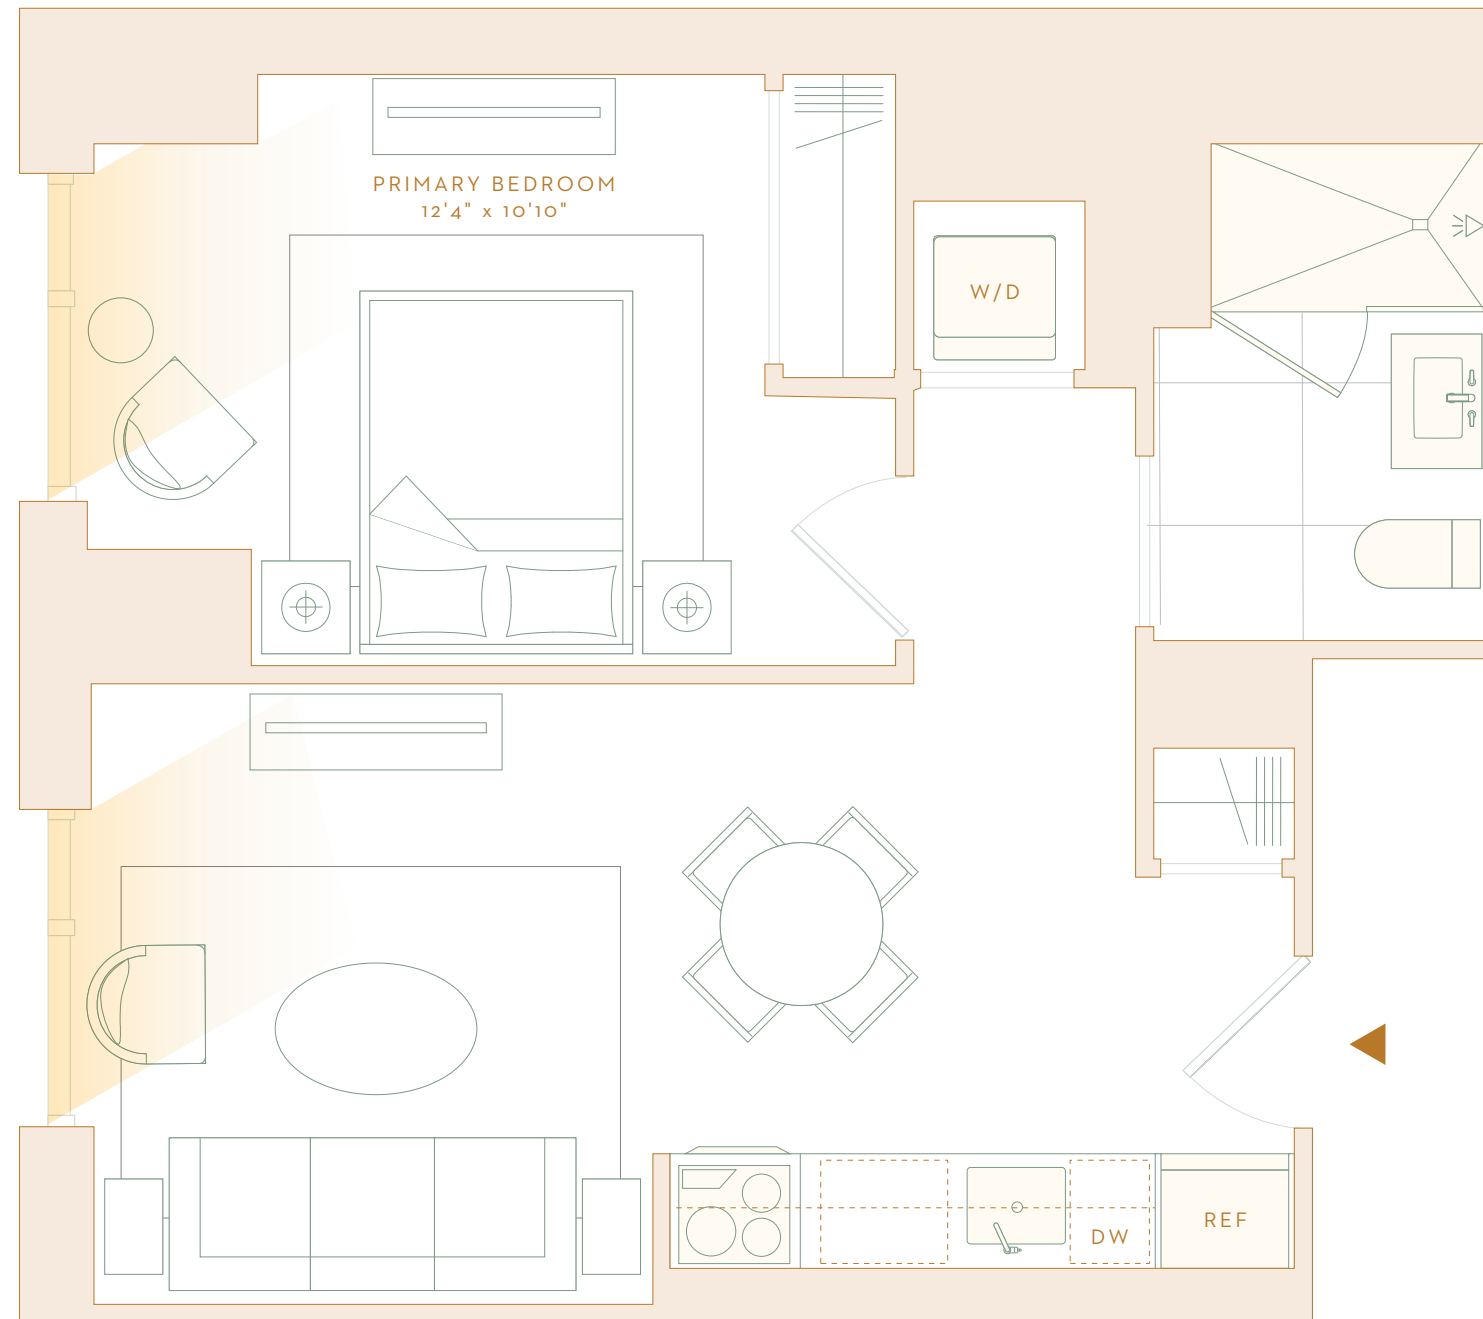

A FLOORS PH2-PH3
1 Bedroom, 1 Bath

Residence Features

- 9' ceilings with sweeping city views through floor-to-ceiling windows
- European wide-plank oak flooring throughout
- Custom Italian kitchen cabinetry
- Brazilian white and gray marble countertops and full-height backsplash
- State-of-the-art Wolf induction cooktop and speed oven with ventless XO decorative hood