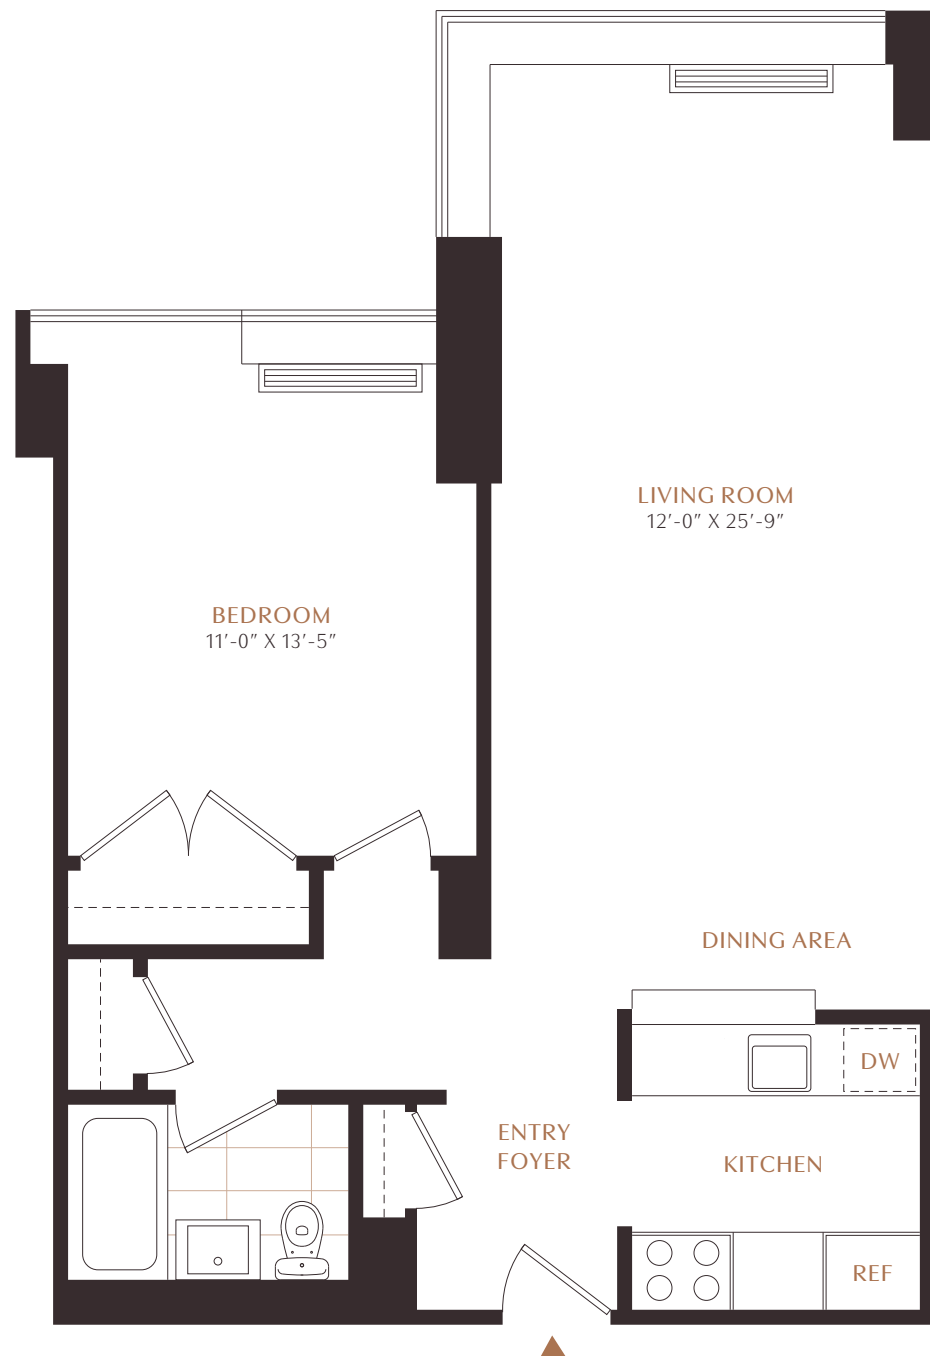

ONE UNION SQUARE

Residence

17H

1 Bedroom | 1 Bathroom

743 SQ FT

Residence Features

- Crestron Smart Home*
- Motorized Window Shades*
- Scavolini Custom Kitchen*
- TOTO Washlet Toilets*
- Bosch Appliances*
- Oversized Windows
- Expansive Views
- Heated Bathroom Floors*
- Caesarstone Kitchen Countertops*
- Frameless Glass Shower Door*
- In Unit Washer Dryer*
- Full Service Building

**Only in select units*

All dimensions are approximate. Plans and dimensions may contain minor variations from floor to floor. Equal housing opportunity.

UNION SQUARE PARK VIEW

SCALE 3/16" = 1'0"

Residence 15H 17H 18H 20H 21H 11M 12M 14M

Monthly Rent \$

Move In / /

Amenity Fee \$

Notes

Leasing Contact

Level X Amenities

1 PARK

Sun Terrace