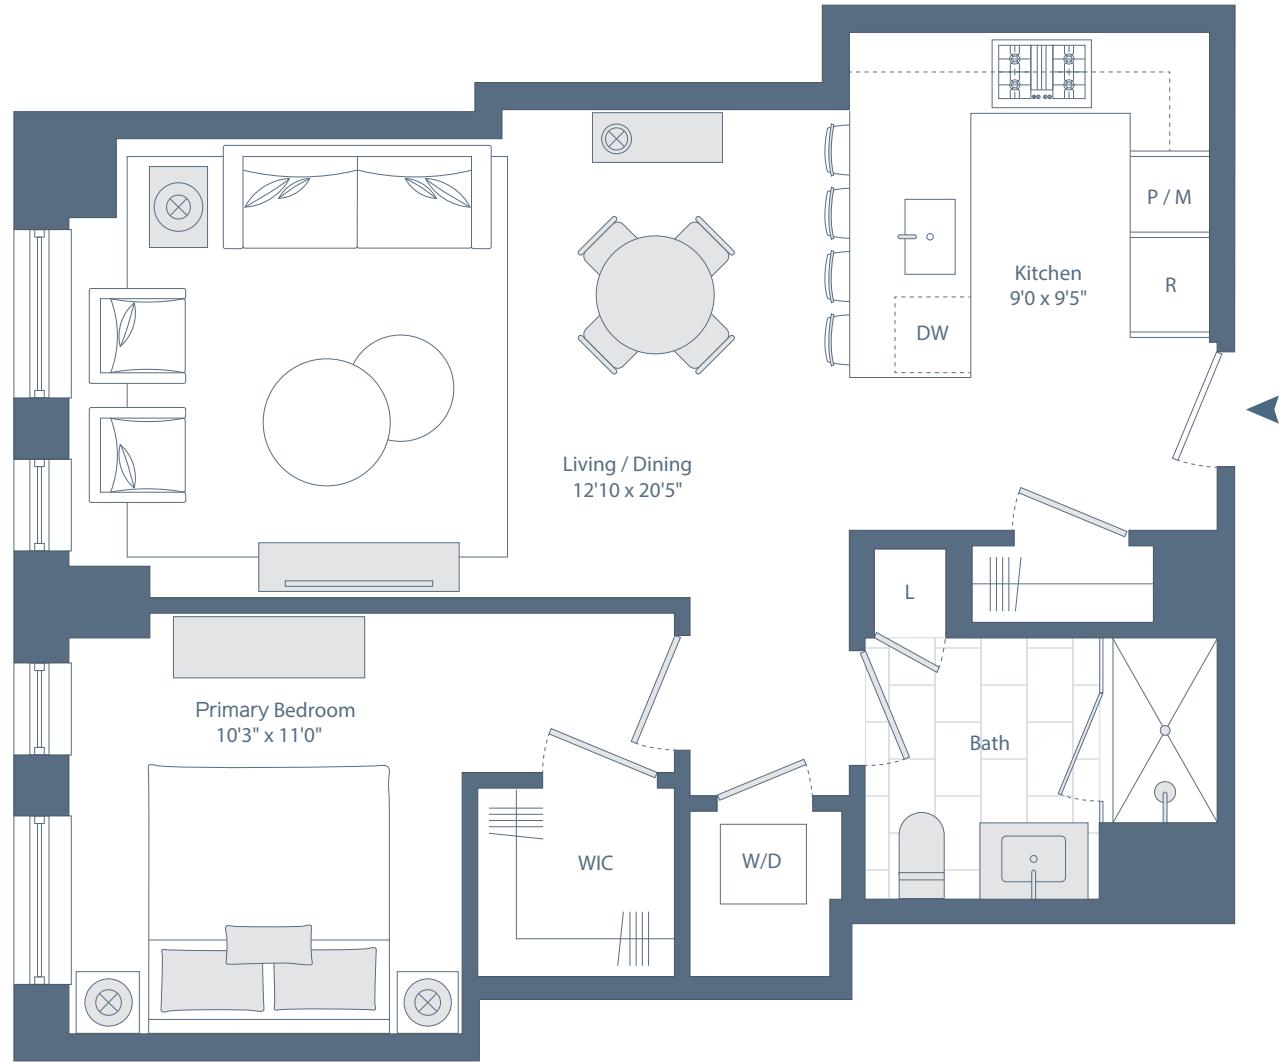

Residence 26

Floors 5-9

1 Bedroom

1 Bathroom

Residence Features*

Stainless Steel Appliance Package with Gas Ranges in Select Residences

Custom Gourmet Kitchens with Stained Oak Cabinetry, Polished Quartz Countertops and Imported Statuario Backsplash

Wide Plank Hard Wood Floors Throughout with Spacious Customized Closets

Leviton Decora Series Lighting Controls

Oversized Low E-Insulated Windows for Maximum Lights and Views

Custom Oak Bathroom Cabinetry with Quartz Countertops Featuring Soft Close Cabinets and Drawers

Washer and Dryer in Every Residence

Resident Controlled Heating and Air Conditioning

*All dimensions are approximate. Additional charges may apply to building services, benefits and amenities. Benefits and services are subject to change and are not an essential, required or ancillary service provided by the landlord. All features and specifications are subject to change. Balcony size and configuration may vary per floor. Copyright 2020 Related Beal. Equal Housing Opportunity.

Floor _____

Monthly Rent _____