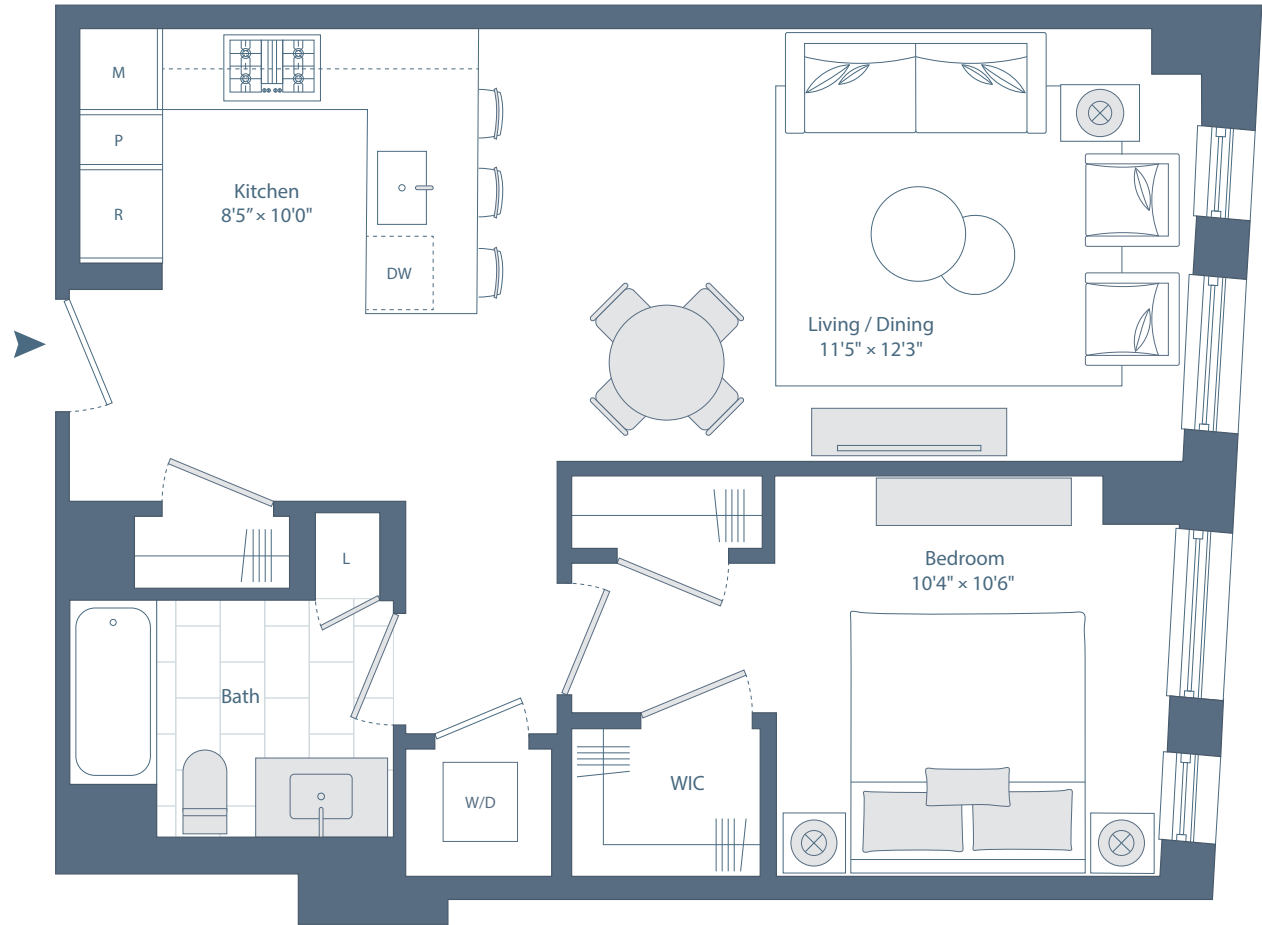

Residence 11

Floors 4-8

1 Bedroom
1 Bathroom

Residence Features*

Stainless Steel Appliance Package with Gas Ranges in Select Residences

Custom Gourmet Kitchens with Stained Oak Cabinetry, Polished Quartz Countertops and Imported Statuario Backsplash

Wide Plank Hard Wood Floors Throughout with Spacious Customized Closets

Leviton Decora Series Lighting Controls

Oversized Low E-Insulated Windows for Maximum Lights and Views

Custom Oak Bathroom Cabinetry with Quartz Countertops Featuring Soft Close Cabinets and Drawers

Washer and Dryer in Every Residence

Resident Controlled Heating and Air Conditioning

*All dimensions are approximate. Additional charges may apply to building services, benefits and amenities. Benefits and services are subject to change and are not an essential, required or ancillary service provided by the landlord. All features and specifications are subject to change. Balcony size and configuration may vary per floor. Copyright 2020 Related Beal. Equal Housing Opportunity.