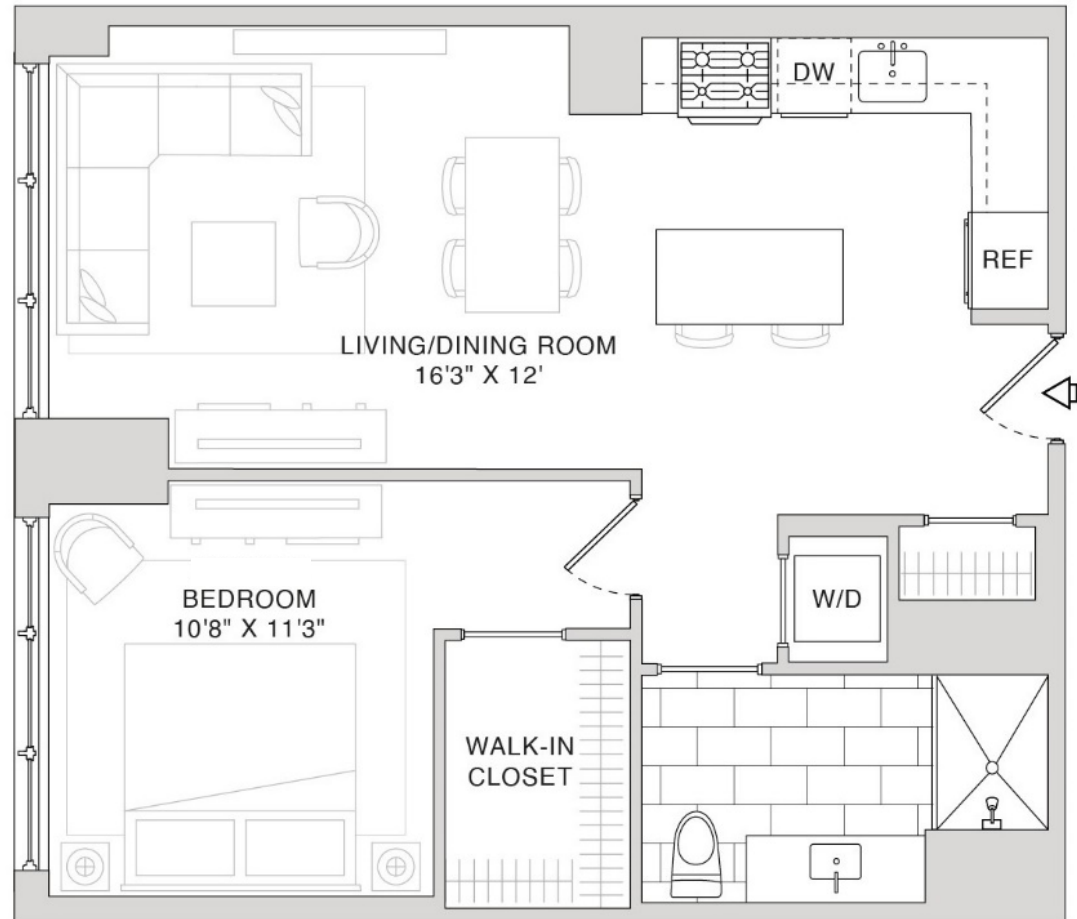

1 Bedroom, 1 Bathroom

Residence 25
Floor 4-5, 8-9, 12-PH

HILL SOUTH

Floor _____

Monthly Rent _____

Residence Features

- Italian Designed and Manufactured Kitchens with Custom Oak Cabinetry, Natural Brazilian Quartzite Countertops and Backsplash, and Panelized Top-of-the-line Appliances.
- Luxe Bathrooms Designed with Custom Italian White Marble Vanities and Floors, Grey Marble Walls, and Custom Italian Cabinets with Integrated Lighting and Pulls.
- Custom Five-inch Wide Oak Hardwood Flooring Throughout Living Spaces
- Ceiling Heights Up To 10'6" In Select Units and Floor-to-ceiling Windows

35,000+ SF of indoor and outdoor amenities

- Sky Terrace with Infinity Pool, Private Cabanas, Sunset Lounge & Bar, Private Party Lounge, Hammocks, Grill Stations, Outdoor Screening Area, and Dog Run
- Co-working Lounge Equipped with Reservable Conference Rooms, Workspace Desks, and Private Individual Offices
- Landscaped Courtyard with Lounge Area and Fireplace
- Fitness Center and Indoor Basketball Court By Equinox®
- Spa-like Amenity Floor Equipped with 75-foot Indoor Pool and Hot Tub, Cedar Sauna, Infrared Sauna, and Steam Room
- Game Lounge with Two-Lane Bowling Alley, Karaoke Bar, and Arcade Games

K STREET